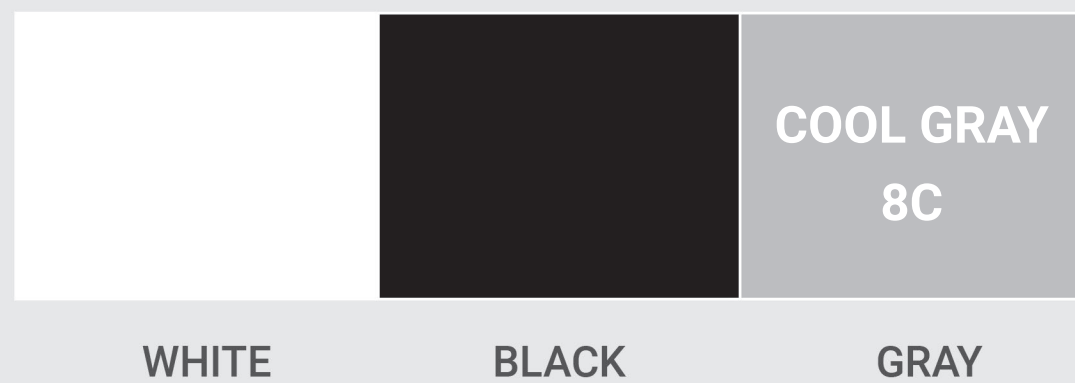

# CORNHOLE PMS COLORS

## PRODUCT FEATURES

Some features may not apply to current order

COLORS APPROXIMATE

PAINTED IN-HOUSE

ART COVERED WITH SEMIGLOSS COATING

1-4+ COLOR