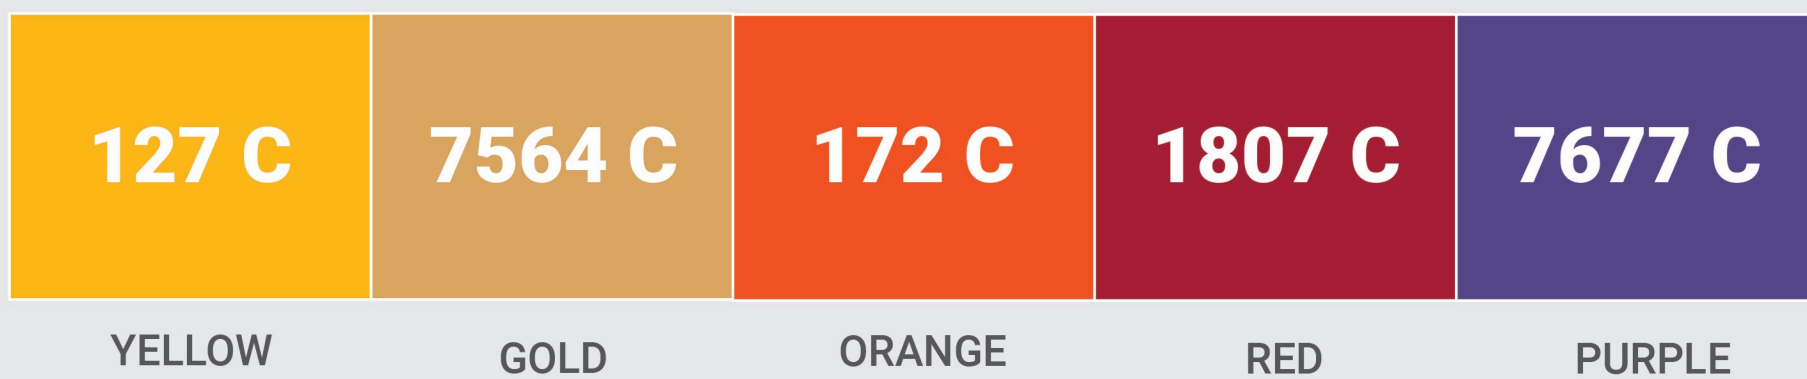

# CORNHOLE PMS COLORS

## PRODUCT FEATURES

Some features may not apply to current order

COLORS APPROXIMATE

PAINTED IN-HOUSE

ART COVERED WITH SEMIGLOSS COATING

1-4+ COLOR